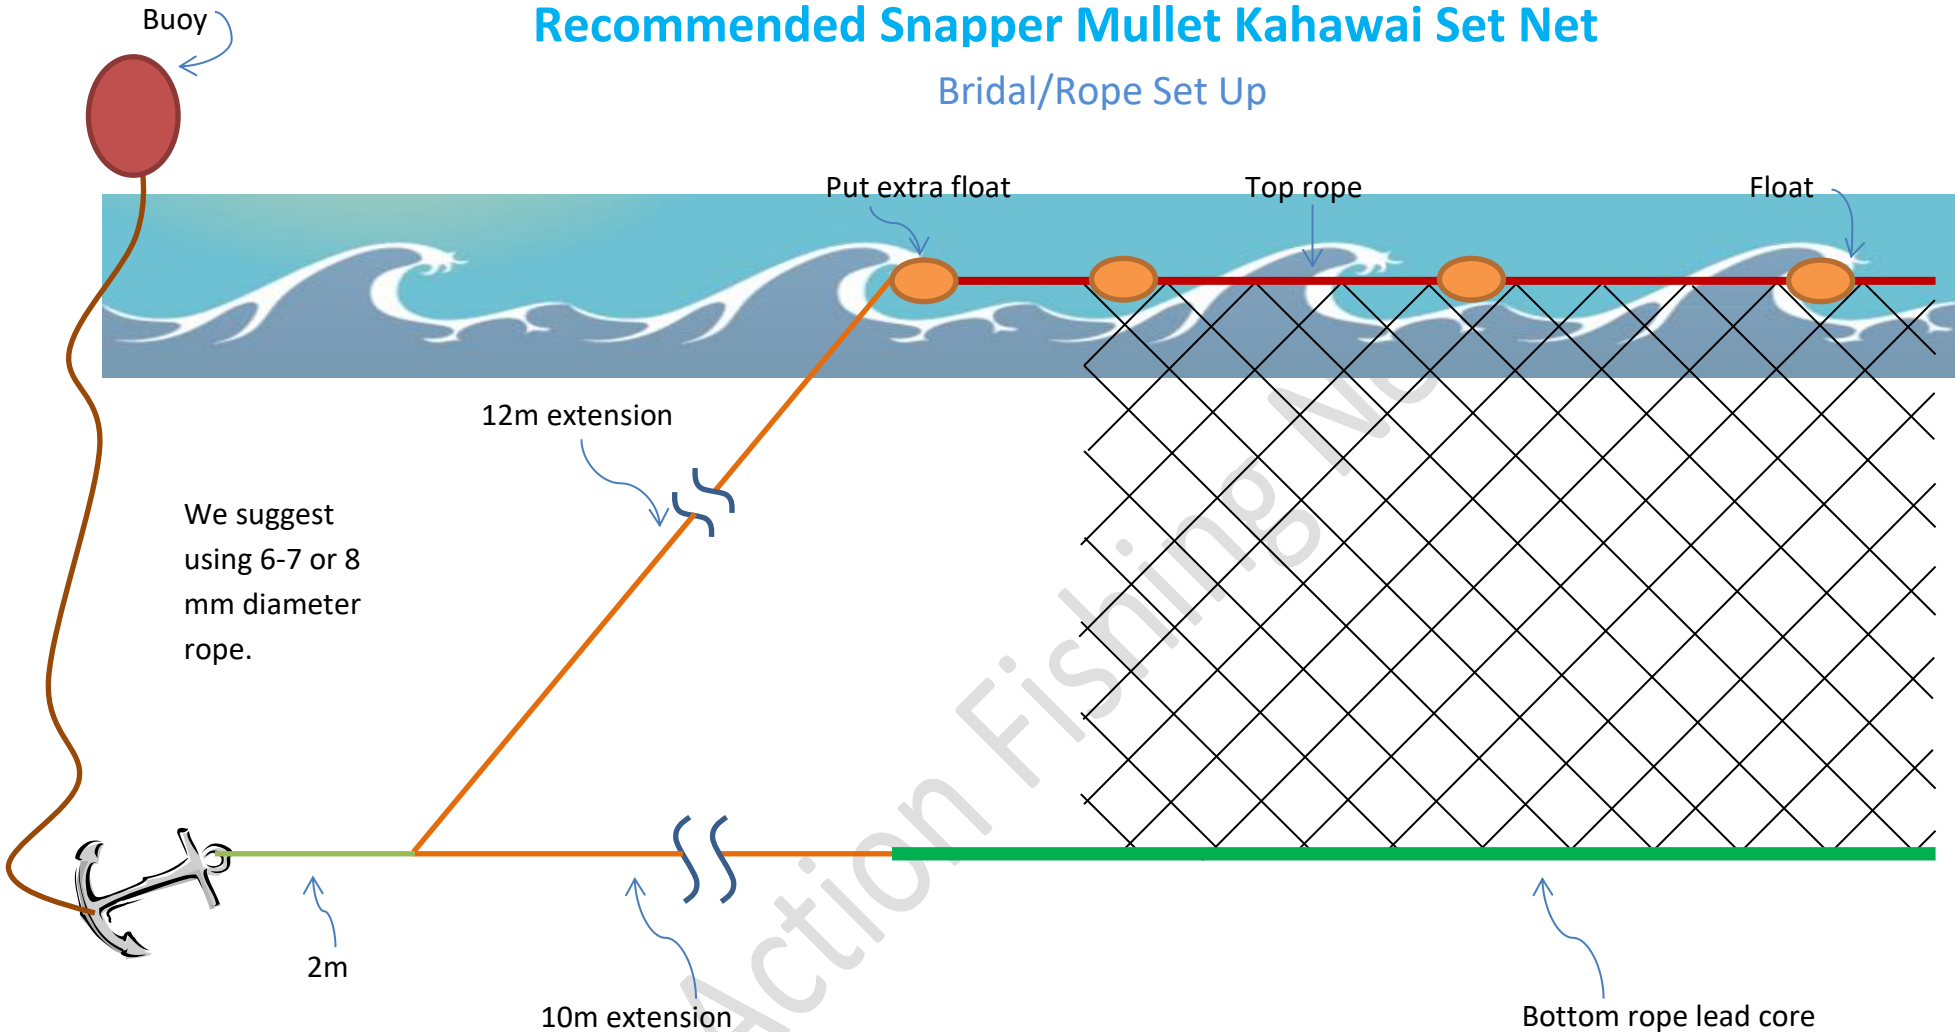

Recommended Snapper Mullet Kahawai Set Net

Bridal/Rope Set Up

Mesh Size _____

Mesh Diameter _____

Net Length _____

Top Rope _____

Bottom Rope _____

[Click Here for PDF Download Flyers](#)